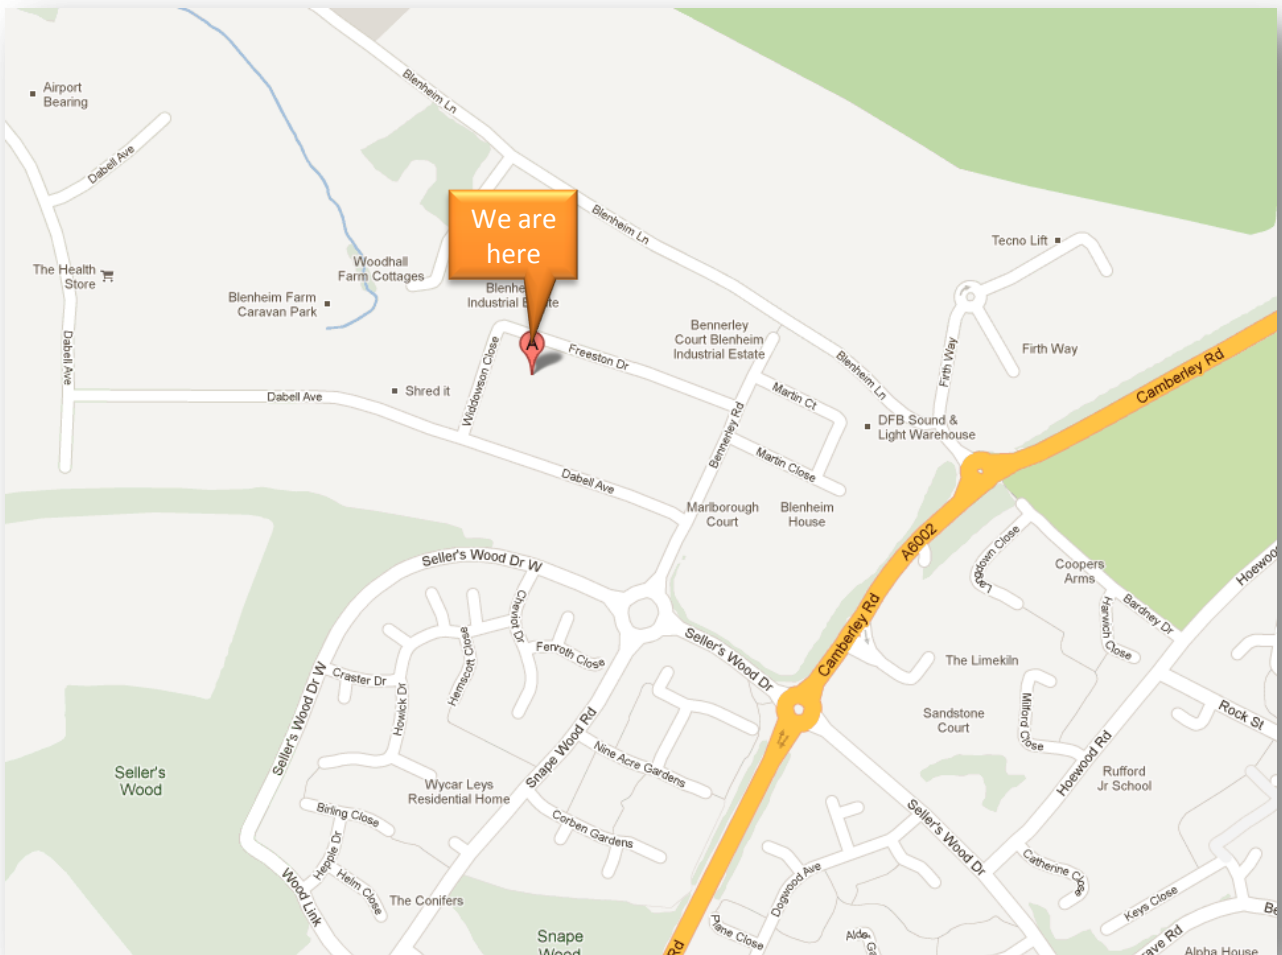

If you require any information please contact our training team on

08707 871 511

enquiries@utntraining.co.uk

www.utntraining.co.uk

2nd Floor, West Wing, Diamond House, Diamond Business Park, Thornes Moor Road, Wakefield WF2 8PT